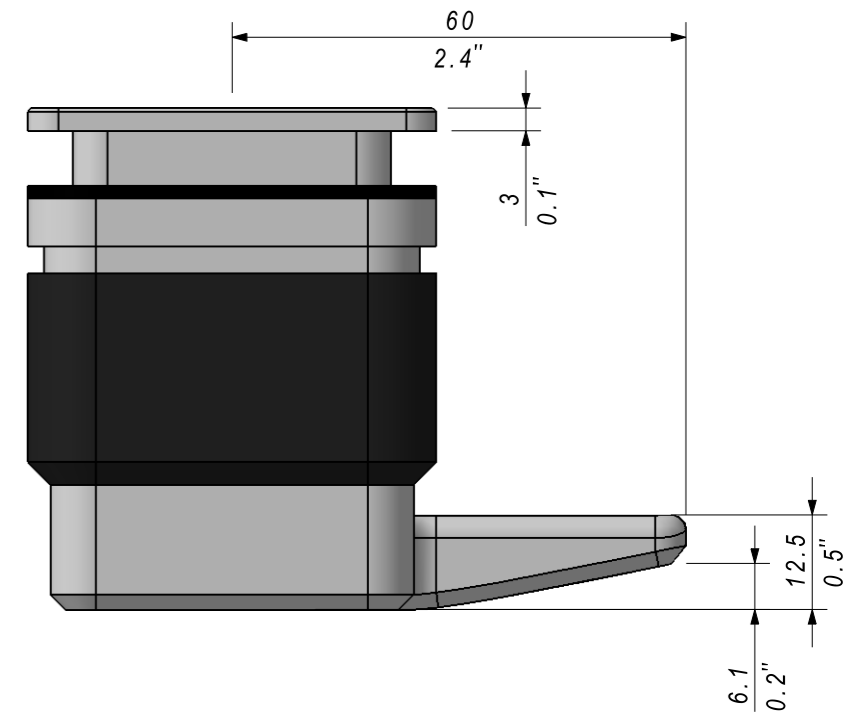

Front view
Scale: 1:1

Left view
Scale: 1:1

Deck cut-out and recess
Top view, Scale: 1:1

Dog latch
Top view, Scale: 1:1

Top view
Scale: 1:1

Isometric view
Scale: 1:1