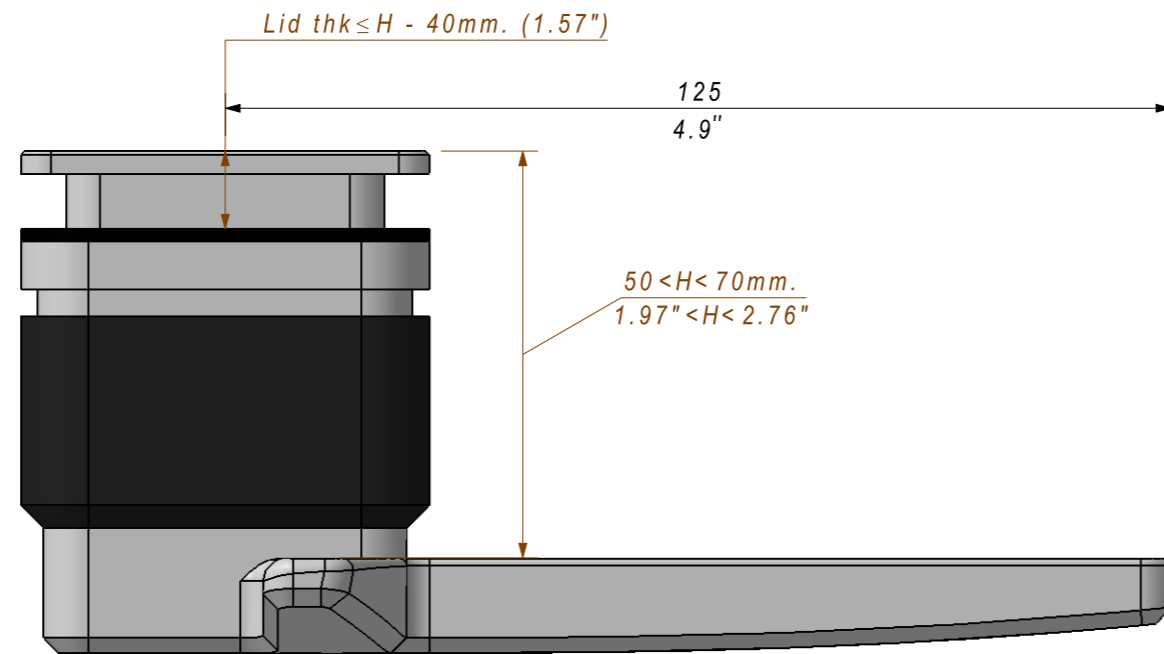

Front view
Scale: 1:1

Left view
Scale: 1:1

Deck cut-out and recess
Top view, Scale: 1:1

Dog latch
Top view, Scale: 1:1

Top view
Scale: 1:1

Isometric view
Scale: 1:1